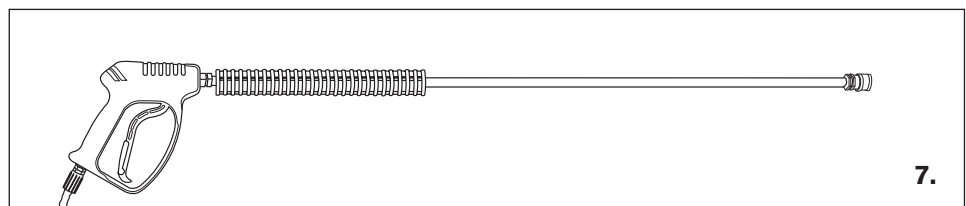

PRESSURE WASHER BREAKDOWN

B4013HAAS

REF #	DESCRIPTION	PART #
1	Frame	85.600.129
2	Engine - Honda GX390	85.510.131
3	Pump - RRV4G40D	85.129.042
4	Wheels	85.660.050BF
5	Soap Hose	85.400.005
6	Nozzle Set	85.210.035
7	Gun Wand	85.205.055
8	Hose 50' x 3/8"	85.238.153

PRESSURE WASHER BREAKDOWN

B4013HAAS

PRESSURE WASHER BREAKDOWN

B4013HAAS

Repair Kits

Pos	Code	Description	Qty.	Pos	Code	Description	Qty.	Legend			
1	960090	Plug		6	37	1200430	Screw	4	For ○	For ●	For ◆
2	960160	O-ring		6	38	3200070	Cover	1	RRV3G36D	RRV3.5G36D	RRV4G36D
3	889052	Complete valve		6	40	3220080	Oil indicator	1			
4	800860	Screw		8	41	3320090	Disc	1			
5	1381850	Washer		8	42	650560	O-ring	1			
6	3220090	Head		1	43	200390	Snap ring	1			
7	180101	O-ring		1	44	1981210	Bearing	1			
8	820361	Plug		1	45	3200210	Base	2			
9	740290	O-ring		1	46	1322640	Washer	4			
10	1980740	Plug		1	47	850250	Screw	4			
11	880581	Plug		1	53	880830	O-ring	6			
12	820510	O-ring		1	54	1080550	Ring	3			
13	2760220	Ring		3	60	1260770	Circlip	1			
14	1342761	Gasket		3	61	3220240	Crankshaft - Hollow Shaft ◆	1			
15	3200680	Ring		3	61	3220450	Crankshaft - Hollow Shaft ◆	1			
16	3220150	Piston guide		3	61	3220460	Crankshaft - Hollow Shaft ○	1			
17	3200690	Gasket		3	62	820440	Grub screw	1			
18	3200700	Ring		3	63	3220260	Bearing	1			
19	770260	O-ring		3	64	3220430	O-ring	1			
20	3220140	Piston guide		3	65	3220270	Snap ring	1			
21	1260110	Nut		3	66	780060	Screw	4			
22	1260100	Washer		3							
23	1780070	Piston		3	AR64516	Oil	2				
24	1260091	Spacer		3		OIL CAPACITY - 13.35 oz					
25	1260460	Ring		3							
26	3220010	Pump body		1							
27	880130	Plug		1							
28	480480	O-ring		3							
29	3220060	Piston		3							
30	3220070	Conrod pin		3							
31	3220040	Conrod		3							
32	651540	O-ring		1							
33	3220030	Rear cover		1							
34	3200220	Screw		4							
35	820510	O-ring		1							
36	880581	Plug		1							