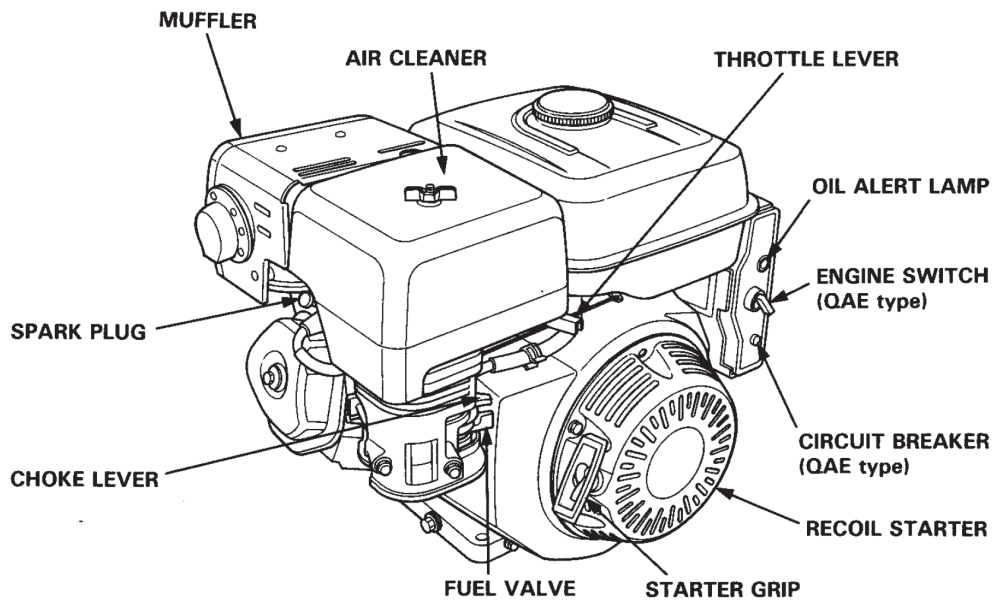

PRESSURE WASHER BREAKDOWN

B4013HAAS

REF #	DESCRIPTION	PART #
1	Frame	85.600.129
2	Engine - Honda GX390	85.510.131
3	Pump - RRV4G40D	85.129.042
4	Wheels	85.660.050BF
5	Soap Hose	85.400.005
6	Nozzle Set	85.210.035
7	Gun Wand	85.205.055
8	Hose 50' x 3/8"	85.238.153

PRESSURE WASHER BREAKDOWN

B4013HAAS

PRESSURE WASHER BREAKDOWN

B4013HAAS

Repair Kits

Pos	Code	Description	Qty.	Pos	Code	Description	Qty.	Legend			
1	960090	Plug		6	37	1200430	Screw	4	For ○	For ●	For ◆
2	960160	O-ring		6	38	3200070	Cover	1	RRV3G36D	RRV3.5G36D	RRV4G36D
3	889052	Complete valve		6	40	3220080	Oil indicator	1			
4	800860	Screw		8	41	3320090	Disc	1			
5	1381850	Washer		8	42	650560	O-ring	1			
6	3220090	Head		1	43	200390	Snap ring	1			
7	180101	O-ring		1	44	1981210	Bearing	1			
8	820361	Plug		1	45	3200210	Base	2			
9	740290	O-ring		1	46	1322640	Washer	4			
10	1980740	Plug		1	47	850250	Screw	4			
11	880581	Plug		1	53	880830	O-ring	6			
12	820510	O-ring		1	54	1080550	Ring	3			
13	2760220	Ring		3	60	1260770	Circlip	1			
14	1342761	Gasket		3	61	3220240	Crankshaft - Hollow Shaft ◆	1			
15	3200680	Ring		3	61	3220450	Crankshaft - Hollow Shaft ◆	1			
16	3220150	Piston guide		3	61	3220460	Crankshaft - Hollow Shaft ○	1			
17	3200690	Gasket		3	62	820440	Grub screw	1			
18	3200700	Ring		3	63	3220260	Bearing	1			
19	770260	O-ring		3	64	3220430	O-ring	1			
20	3220140	Piston guide		3	65	3220270	Snap ring	1			
21	1260110	Nut		3	66	780060	Screw	4			
22	1260100	Washer		3							
23	1780070	Piston		3	AR64516	Oil	2				
24	1260091	Spacer		3		OIL CAPACITY - 13.35 oz					
25	1260460	Ring		3							
26	3220010	Pump body		1							
27	880130	Plug		1							
28	480480	O-ring		3							
29	3220060	Piston		3							
30	3220070	Conrod pin		3							
31	3220040	Conrod		3							
32	651540	O-ring		1							
33	3220030	Rear cover		1							
34	3200220	Screw		4							
35	820510	O-ring		1							
36	880581	Plug		1							