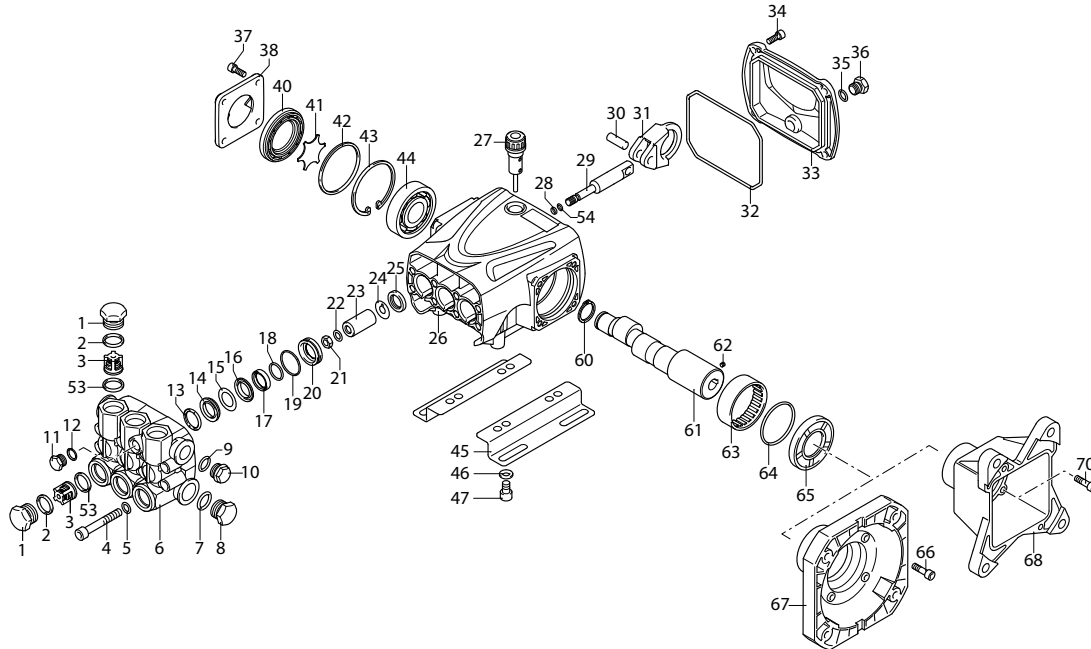

PRESSURE WASHER BREAKDOWN

B4013HAAS

REF #	DESCRIPTION	PART #
1	Frame	85.600.129
2	Engine - Honda GX390	85.510.131
3	Pump - RRV4G40D	85.129.042
4	Wheels	85.660.050BF
5	Soap Hose	85.400.005
6	Nozzle Set	85.210.035
7	Gun Wand	85.205.055
8	Hose 50' x 3/8"	85.238.153

PRESSURE WASHER BREAKDOWN

B4013HAAS

PRESSURE WASHER BREAKDOWN

B4013HAAS

Repair Kits

Pos	Code	Description	Qty.	Pos	Code	Description	Qty.	Legend			
1	960090	Plug		6	37	1200430	Screw	4	For ○	For ●	For ◆
2	960160	O-ring		6	38	3200070	Cover	1	RRV3G36D	RRV3.5G36D	RRV4G36D
3	889052	Complete valve		6	40	3220080	Oil indicator	1			
4	800860	Screw		8	41	3320090	Disc	1			
5	1381850	Washer		8	42	650560	O-ring	1			
6	3220090	Head		1	43	200390	Snap ring	1			
7	180101	O-ring		1	44	1981210	Bearing	1			
8	820361	Plug		1	45	3200210	Base	2			
9	740290	O-ring		1	46	1322640	Washer	4			
10	1980740	Plug		1	47	850250	Screw	4			
11	880581	Plug		1	53	880830	O-ring	6			
12	820510	O-ring		1	54	1080550	Ring	3			
13	2760220	Ring		3	60	1260770	Circlip	1			
14	1342761	Gasket		3	61	3220240	Crankshaft - Hollow Shaft ◆	1			
15	3200680	Ring		3	61	3220450	Crankshaft - Hollow Shaft ◆	1			
16	3220150	Piston guide		3	61	3220460	Crankshaft - Hollow Shaft ○	1			
17	3200690	Gasket		3	62	820440	Grub screw	1			
18	3200700	Ring		3	63	3220260	Bearing	1			
19	770260	O-ring		3	64	3220430	O-ring	1			
20	3220140	Piston guide		3	65	3220270	Snap ring	1			
21	1260110	Nut		3	66	780060	Screw	4			
22	1260100	Washer		3							
23	1780070	Piston		3	AR64516	Oil	2				
24	1260091	Spacer		3		OIL CAPACITY - 13.35 oz					
25	1260460	Ring		3							
26	3220010	Pump body		1							
27	880130	Plug		1							
28	480480	O-ring		3							
29	3220060	Piston		3							
30	3220070	Conrod pin		3							
31	3220040	Conrod		3							
32	651540	O-ring		1							
33	3220030	Rear cover		1							
34	3200220	Screw		4							
35	820510	O-ring		1							
36	880581	Plug		1							