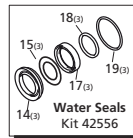

PRESSURE WASHER BREAKDOWN

B4013HAAS

REF #	DESCRIPTION	PART #
1	Frame	85.600.129
2	Engine - Honda GX390	85.510.131
3	Pump - RRV4G40D	85.129.042
4	Wheels	85.660.050BF
5	Soap Hose	85.400.005
6	Nozzle Set	85.210.035
7	Gun Wand	85.205.055
8	Hose 50' x 3/8"	85.238.153

PRESSURE WASHER BREAKDOWN

B4013HAAS

PRESSURE WASHER BREAKDOWN

B4013HAAS

Repair Kits

Pos	Code	Description	Qty.	Pos	Code	Description	Qty.	Legend			
1	960090	Plug		6	37	1200430	Screw	4	For ○	For ●	For ◆
2	960160	O-ring		6	38	3200070	Cover	1	RRV3G36D	RRV3.5G36D	RRV4G36D
3	889052	Complete valve		6	40	3220080	Oil indicator	1			
4	800860	Screw		8	41	3320090	Disc	1			
5	1381850	Washer		8	42	650560	O-ring	1			
6	3220090	Head		1	43	200390	Snap ring	1			
7	180101	O-ring		1	44	1981210	Bearing	1			
8	820361	Plug		1	45	3200210	Base	2			
9	740290	O-ring		1	46	1322640	Washer	4			
10	1980740	Plug		1	47	850250	Screw	4			
11	880581	Plug		1	53	880830	O-ring	6			
12	820510	O-ring		1	54	1080550	Ring	3			
13	2760220	Ring		3	60	1260770	Circlip	1			
14	1342761	Gasket		3	61	3220240	Crankshaft - Hollow Shaft ◆	1			
15	3200680	Ring		3	61	3220450	Crankshaft - Hollow Shaft ◆	1			
16	3220150	Piston guide		3	61	3220460	Crankshaft - Hollow Shaft ○	1			
17	3200690	Gasket		3	62	820440	Grub screw	1			
18	3200700	Ring		3	63	3220260	Bearing	1			
19	770260	O-ring		3	64	3220430	O-ring	1			
20	3220140	Piston guide		3	65	3220270	Snap ring	1			
21	1260110	Nut		3	66	780060	Screw	4			
22	1260100	Washer		3							
23	1780070	Piston		3	AR64516	Oil	2				
24	1260091	Spacer		3		OIL CAPACITY - 13.35 oz					
25	1260460	Ring		3							
26	3220010	Pump body		1							
27	880130	Plug		1							
28	480480	O-ring		3							
29	3220060	Piston		3							
30	3220070	Conrod pin		3							
31	3220040	Conrod		3							
32	651540	O-ring		1							
33	3220030	Rear cover		1							
34	3200220	Screw		4							
35	820510	O-ring		1							
36	880581	Plug		1							