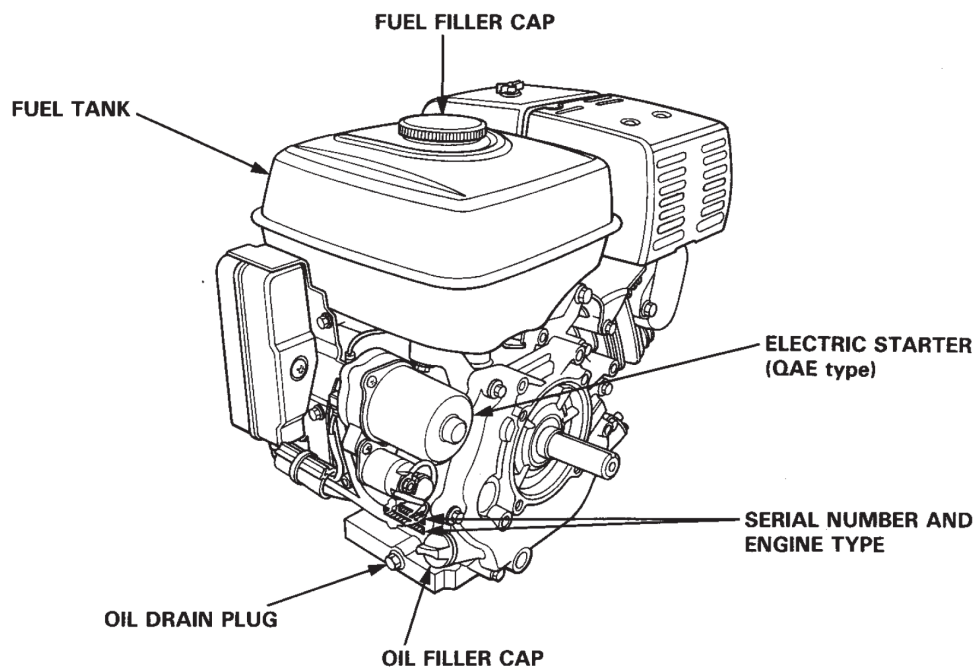

PRESSURE WASHER BREAKDOWN

B4013HAAS

REF #	DESCRIPTION	PART #
1	Frame	85.600.129
2	Engine - Honda GX390	85.510.131
3	Pump - RRV4G40D	85.129.042
4	Wheels	85.660.050BF
5	Soap Hose	85.400.005
6	Nozzle Set	85.210.035
7	Gun Wand	85.205.055
8	Hose 50' x 3/8"	85.238.153

PRESSURE WASHER BREAKDOWN

B4013HAAS

PRESSURE WASHER BREAKDOWN

B4013HAAS

Repair Kits

Pos	Code	Description	Qty.	Pos	Code	Description	Qty.	Legend			
1	960090	Plug		6	37	1200430	Screw	4	For ○	For ●	For ◆
2	960160	O-ring		6	38	3200070	Cover	1	RRV3G36D	RRV3.5G36D	RRV4G36D
3	889052	Complete valve		6	40	3220080	Oil indicator	1			
4	800860	Screw		8	41	3320090	Disc	1			
5	1381850	Washer		8	42	650560	O-ring	1			
6	3220090	Head		1	43	200390	Snap ring	1			
7	180101	O-ring		1	44	1981210	Bearing	1			
8	820361	Plug		1	45	3200210	Base	2			
9	740290	O-ring		1	46	1322640	Washer	4			
10	1980740	Plug		1	47	850250	Screw	4			
11	880581	Plug		1	53	880830	O-ring	6			
12	820510	O-ring		1	54	1080550	Ring	3			
13	2760220	Ring		3	60	1260770	Circlip	1			
14	1342761	Gasket		3	61	3220240	Crankshaft - Hollow Shaft ◆	1			
15	3200680	Ring		3	61	3220450	Crankshaft - Hollow Shaft ◆	1			
16	3220150	Piston guide		3	61	3220460	Crankshaft - Hollow Shaft ○	1			
17	3200690	Gasket		3	62	820440	Grub screw	1			
18	3200700	Ring		3	63	3220260	Bearing	1			
19	770260	O-ring		3	64	3220430	O-ring	1			
20	3220140	Piston guide		3	65	3220270	Snap ring	1			
21	1260110	Nut		3	66	780060	Screw	4			
22	1260100	Washer		3							
23	1780070	Piston		3	AR64516	Oil	2				
24	1260091	Spacer		3		OIL CAPACITY - 13.35 oz					
25	1260460	Ring		3							
26	3220010	Pump body		1							
27	880130	Plug		1							
28	480480	O-ring		3							
29	3220060	Piston		3							
30	3220070	Conrod pin		3							
31	3220040	Conrod		3							
32	651540	O-ring		1							
33	3220030	Rear cover		1							
34	3200220	Screw		4							
35	820510	O-ring		1							
36	880581	Plug		1							