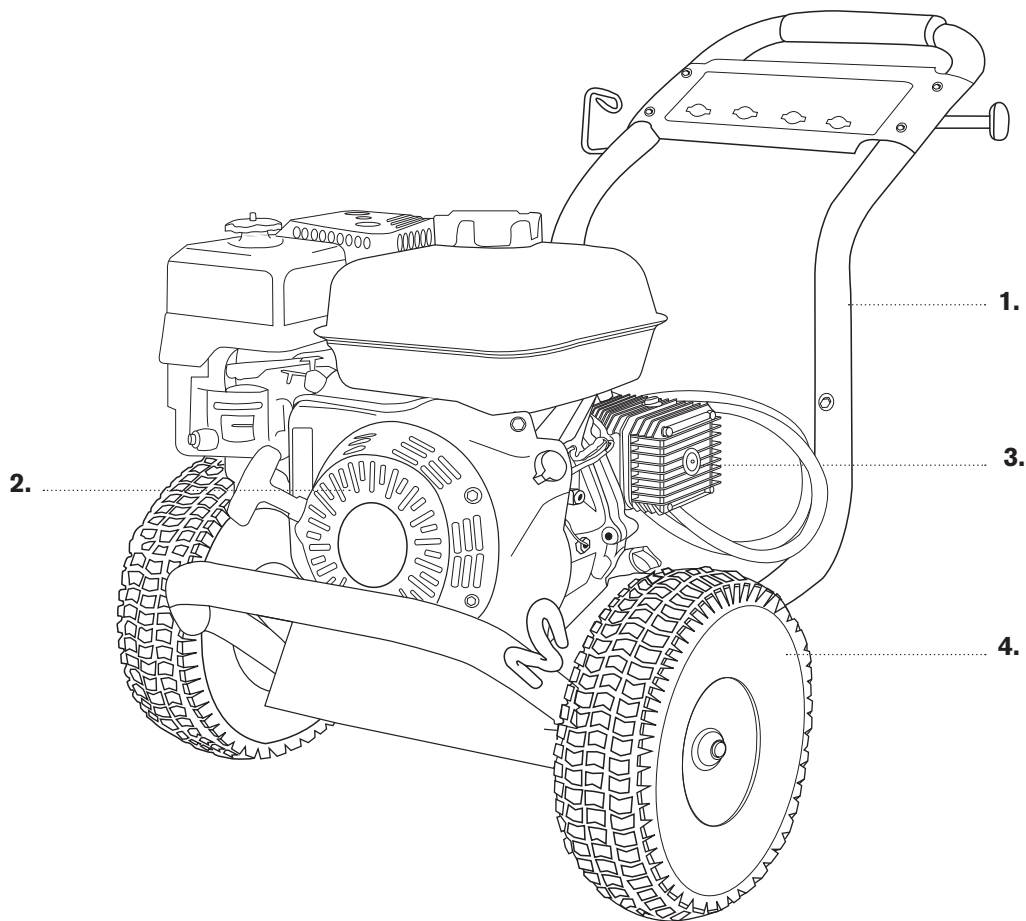

PRESSURE WASHER BREAKDOWN

B4013HAAS

REF #	DESCRIPTION	PART #
1	Frame	85.600.129
2	Engine - Honda GX390	85.510.131
3	Pump - RRV4G40D	85.129.042
4	Wheels	85.660.050BF
5	Soap Hose	85.400.005
6	Nozzle Set	85.210.035
7	Gun Wand	85.205.055
8	Hose 50' x 3/8"	85.238.153

PRESSURE WASHER BREAKDOWN

B4013HAAS

PRESSURE WASHER BREAKDOWN

B4013HAAS

Repair Kits

Pos	Code	Description	Qty.	Pos	Code	Description	Qty.	Legend			
1	960090	Plug		6	37	1200430	Screw	4	For ○	For ●	For ◆
2	960160	O-ring		6	38	3200070	Cover	1	RRV3G36D	RRV3.5G36D	RRV4G36D
3	889052	Complete valve		6	40	3220080	Oil indicator	1			
4	800860	Screw		8	41	3320090	Disc	1			
5	1381850	Washer		8	42	650560	O-ring	1			
6	3220090	Head		1	43	200390	Snap ring	1			
7	180101	O-ring		1	44	1981210	Bearing	1			
8	820361	Plug		1	45	3200210	Base	2			
9	740290	O-ring		1	46	1322640	Washer	4			
10	1980740	Plug		1	47	850250	Screw	4			
11	880581	Plug		1	53	880830	O-ring	6			
12	820510	O-ring		1	54	1080550	Ring	3			
13	2760220	Ring		3	60	1260770	Circlip	1			
14	1342761	Gasket		3	61	3220240	Crankshaft - Hollow Shaft ◆	1			
15	3200680	Ring		3	61	3220450	Crankshaft - Hollow Shaft ◆	1			
16	3220150	Piston guide		3	61	3220460	Crankshaft - Hollow Shaft ○	1			
17	3200690	Gasket		3	62	820440	Grub screw	1			
18	3200700	Ring		3	63	3220260	Bearing	1			
19	770260	O-ring		3	64	3220430	O-ring	1			
20	3220140	Piston guide		3	65	3220270	Snap ring	1			
21	1260110	Nut		3	66	780060	Screw	4			
22	1260100	Washer		3							
23	1780070	Piston		3	AR64516	Oil	2				
24	1260091	Spacer		3		OIL CAPACITY - 13.35 oz					
25	1260460	Ring		3							
26	3220010	Pump body		1							
27	880130	Plug		1							
28	480480	O-ring		3							
29	3220060	Piston		3							
30	3220070	Conrod pin		3							
31	3220040	Conrod		3							
32	651540	O-ring		1							
33	3220030	Rear cover		1							
34	3200220	Screw		4							
35	820510	O-ring		1							
36	880581	Plug		1							