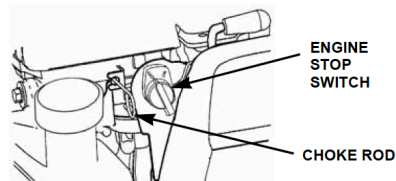

TYPE 3: FIXED THROTTLE / ENGINE STOP SWITCH / MANUAL CHOKE