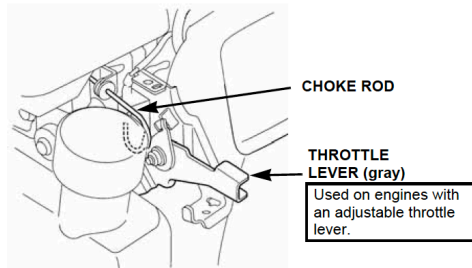

PRESSURE WASHER BREAKDOWN

B275HAS

85.550.052 - Maintenance Kit:

- Oil cap
- Air filter
- Spark plug
- 1 LTR Oil

* For other replacement parts, please contact your local Honda dealer.

TYPE 1: MANUAL THROTTLE / MANUAL CHOKE