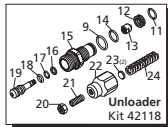

TYPE 2: FIXED THROTTLE / IGNITION SWITCH LEVER / MANUAL CHOKE

TYPE 3: FIXED THROTTLE / ENGINE STOP SWITCH / MANUAL CHOKE

PRESSURE WASHER BREAKDOWN B275HAS

Repair Kits

Pos	Code	Description	Qty	Pos	Code	Description	Qty	Pos	Code	Description	Qty
	380410	Screw	(221 in/lbs) √ ○ 3	30	2840230	Pump body	1	57	2841050	Ring	1
	800220	Screw	(221 in/lbs) □ ○ 3	31	480560	O-Ring ø 6.75x1.78	1	58	2840890	O-Ring ø 14x2	2
	2841730	Head	√ 1	32	2840710	Plug	1	59	1683500	Oil seal	3
	2840022	Head	■ 1	33	480480	O-Ring ø 4.48x1.78	1	59	2840840	Plug	√ ○ 1
	2840870	Head	○ 1	34	1982520	Hose tail ø 8	(35 in/lbs) 1	60	480650	Washer	1
	2841620	Head	□ ○ 1	35	3700240	Hose tail ø 8	(35 in/lbs) √ ○ 1	61	TPP1401/4A	Thermal relief valve	1
6	2840830	Screw	(89 in/lbs) 1	36	1250280	Ball	1	62	1060100	Ball	√ 1
7	600180	O-Ring ø 7.66x1.78	1	37	1560520	Spring	1	63	2840440	Seat	√ 1
8	2841530	Valve cap	(221 in/lbs) 3	38	1460431	O-Ring ø 4x2.5	1	64	2840450	Spring	√ 1
9	740290	O-Ring ø 14x1.78	1	39	2841150	Shutter	1	65	2841520	O-Ring ø 13.5x1.8	3
10	2849051	Complete Valve	● ○ 6	40	3700220	Jet	√ ○ 1	66	3400650	Plug	1
11	2849050	Complete Valve	√ ■ □ 6	41	1343580	Spring	1	67	480650	Washer	√ 1
12	1470210	O-Ring ø 9x1	1	42	800560	O-Ring ø 8.73x1.78	2	68	2849284	Complete head assembly	√ ■ 1
13	2840770	Seat	● ○ 1	43	2840340	Injector	1	69	2840840	Plug (EZ start pump only)	1
14	2841080	Seat	√ ■ □ 1	44	3700200	Detergent injector	√ ○ 1	70	480650	Washer (EZ start pump only)	1
15	2840760	Shutter	(27 in/lbs) 1	45	2840270	Fitting	○ ■ 1	71	2840441	Seat (EZ start pump only)	1
16	820510	O-Ring ø 10.82x1.78	1	46	2841220	Fitting 3/4" NH	√ ○ □ 1	72	2840450	Spring (EZ start pump only)	1
17	2840750	Piston guide	(177 in/lbs) 1	47	2841230	Fitting Aluminium (221 in/lbs) √ ○ □ 1	1	73	1060100	Ball (EZ start pump only)	1
18	2760210	Ring	1	48	2840390	Fitting Brass (221 in/lbs) □ 1	1				
19	660190	O-Ring ø 6.07x1.78	1	49	7369	Filter	1		AR64545	Oil	1
20	2260100	O-Ring ø 6.02x2.62	1	50	2840400	Fitting 3/8" G M (221 in/lbs) ○ 1	1				
21	2841140	Piston	1	51	2841380	Fitting (221 in/lbs) ■ 1	1				
22	1060120	Nut M6	1	52	2841120	Fitting (221 in/lbs) □ √ ○ 1	1				
23	392840	Screw M6x16	1	53	2840060	Spring	3				
24	2760480	Insert	1	54	2840040	Piston ø 12	√ ○ 3				
25	1980220	Wobble plate	2	55	2840530	Piston ø 12	■ □ ○ 3				
26	2760410	Spring	1	56	2840050	Lock	3				
27	2200141	Water seal	√ ○ 3		51	1980130	Fifth wheel	1			
28	2200141	Water seal	□ ○ 6		52	1980250	Fifth wheel	1			
29	770260	O-Ring ø 23.52x1.78	3		53	1980240	Fifth wheel	1			
	770590	O-Ring ø 21.95x1.78	3		54	2840050	Wobble plate	■ 1			
	2840561	Bushing ø 12	3		55	2840900	Wobble plate	○ 1			
	2840550	Bushing ø 12	3		56	2840720	Wobble plate	√ 1			
	2840540	Bushing ø 12	3		57	2840730	Wobble plate	□ ○ 1			
	2840561	Bushing	√ 3		58	161060	Bearing	1			
	1683500	Oil seal	√ □ ○ 3		59	161050	Ring ø 72	1			