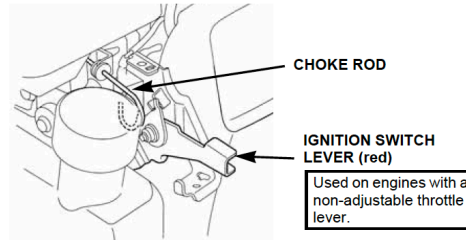

TYPE 2: FIXED THROTTLE / IGNITION SWITCH LEVER / MANUAL CHOKE