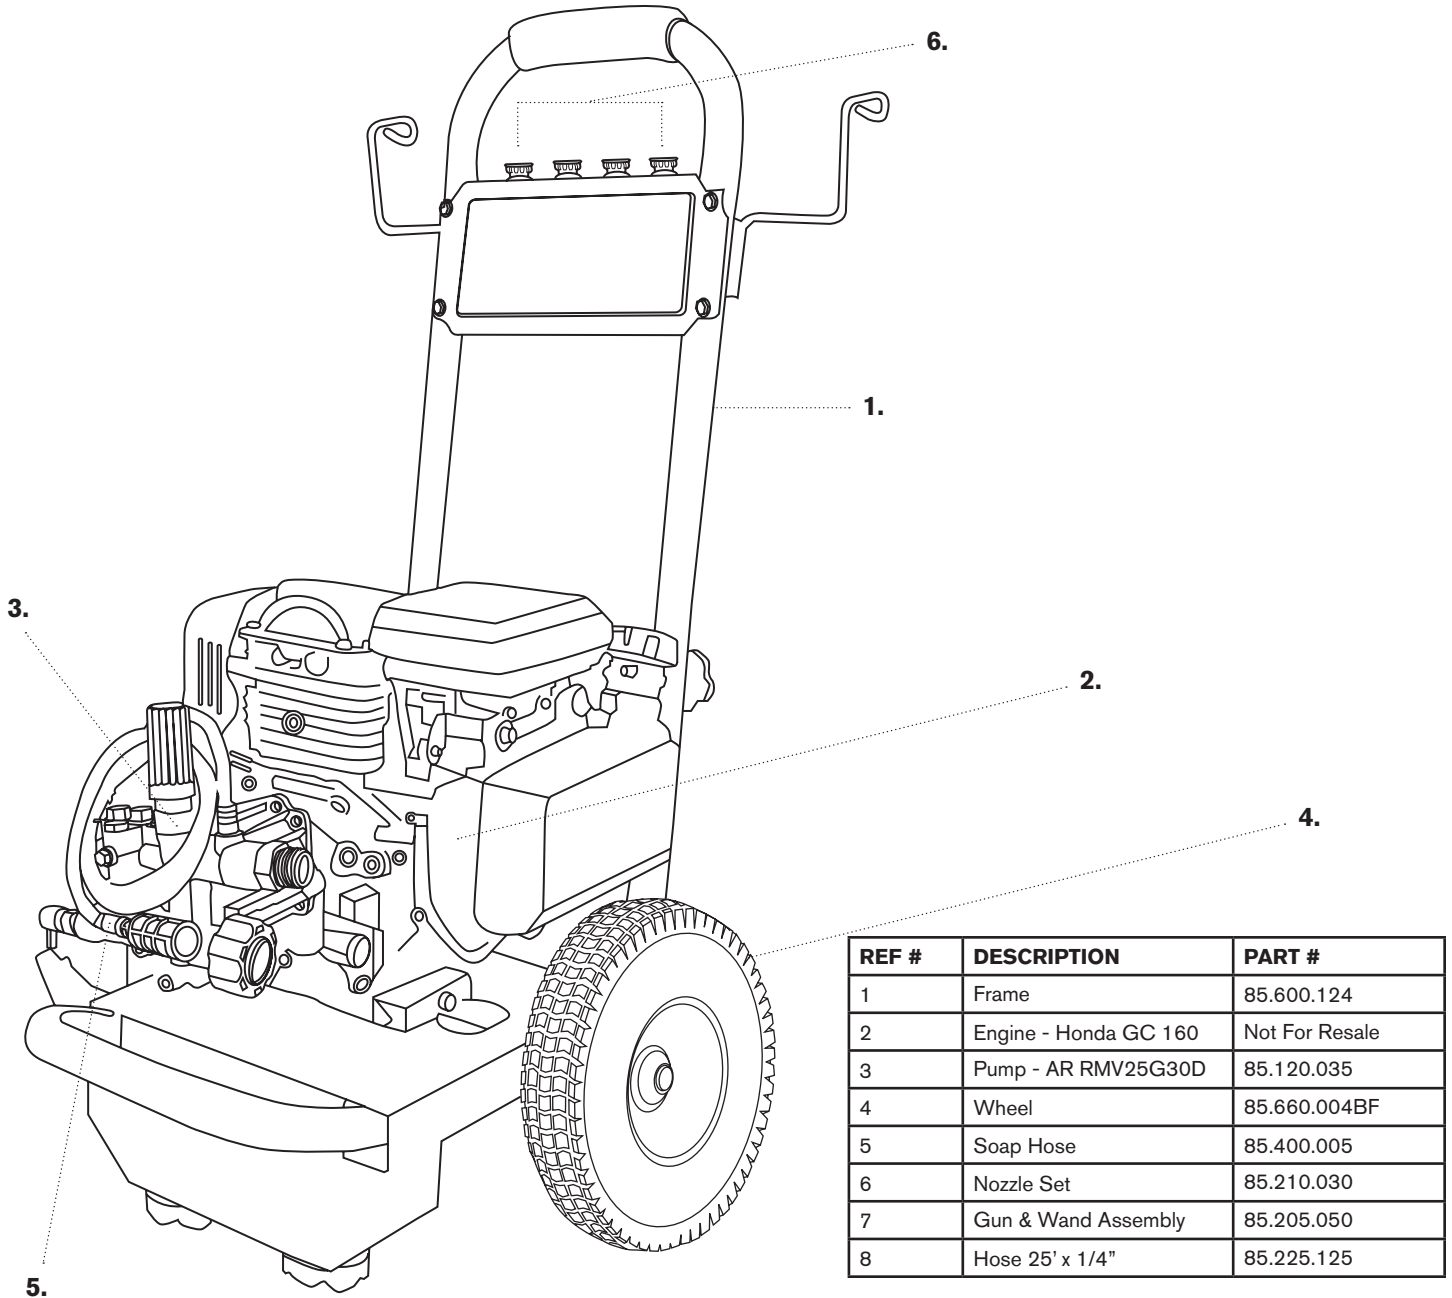

PRESSURE WASHER BREAKDOWN

B275HAS

REF #	DESCRIPTION	PART #
1	Frame	85.600.124
2	Engine - Honda GC 160	Not For Resale
3	Pump - AR RMV25G30D	85.120.035
4	Wheel	85.660.004BF
5	Soap Hose	85.400.005
6	Nozzle Set	85.210.030
7	Gun & Wand Assembly	85.205.050
8	Hose 25' x 1/4"	85.225.125

PRESSURE WASHER BREAKDOWN

B275HAS

85.550.052 - Maintenance Kit:

- Oil cap
- Air filter
- Spark plug
- 1 LTR Oil

* For other replacement parts, please contact your local Honda dealer.

TYPE 1: MANUAL THROTTLE / MANUAL CHOKE