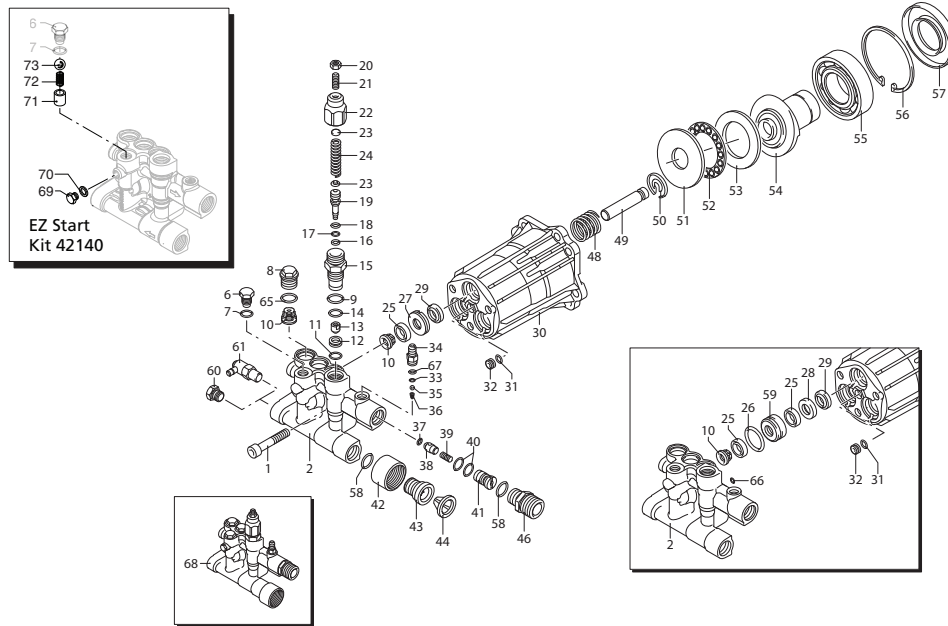

TYPE 2: FIXED THROTTLE / IGNITION SWITCH LEVER / MANUAL CHOKE

TYPE 3: FIXED THROTTLE / ENGINE STOP SWITCH / MANUAL CHOKE

PRESSURE WASHER BREAKDOWN B275HAS

Repair Kits

Pos	Code	Description	Qty	Pos	Code	Description	Qty	Pos	Code	Description	Qty
	380410	Screw	(221 in/lbs) √ ○ 3	30	2840230	Pump body	1	57	2841050	Ring	1
	800220	Screw	(221 in/lbs) □ ○ 3	31	480560	O-Ring ø 6.75x1.78	1	58	2840890	O-Ring ø 14x2	2
	2841730	Head	√ 1	32	2840710	Plug	1	59	1683500	Oil seal	3
	2840022	Head	■ 1	33	480480	O-Ring ø 4.48x1.78	1	59	2840840	Plug	√ ○ 1
	2840870	Head	○ 1	34	1982520	Hose tail ø 8	(35 in/lbs) 1	60	480650	Washer	1
	2841620	Head	□ ○ 1	35	3700240	Hose tail ø 8	(35 in/lbs) √ ○ 1	61	TPP1401/4A	Thermal relief valve	1
6	2840830	Screw	(89 in/lbs) 1	36	1250280	Ball	1	62	1060100	Ball	√ 1
7	600180	O-Ring ø 7.66x1.78	1	37	1560520	Spring	1	63	2840440	Seat	√ 1
8	2841530	Valve cap	(221 in/lbs) 3	38	1460431	O-Ring ø 4x2.5	1	64	2840450	Spring	√ 1
9	740290	O-Ring ø 14x1.78	1	39	2841150	Shutter	1	65	2841520	O-Ring ø 13.5x1.8	3
10	2849051	Complete Valve	● ○ 6	40	3700220	Jet	√ ○ 1	66	3400650	Plug	1
11	2849050	Complete Valve	√ ■ □ 6	41	1343580	Spring	1	67	480650	Washer	√ 1
12	1470210	O-Ring ø 9x1	1	42	800560	O-Ring ø 8.73x1.78	2	68	2849284	Complete head assembly	√ ■ 1
13	2840770	Seat	● ○ 1	43	2840340	Injector	1	69	2840840	Plug (EZ start pump only)	1
14	2841080	Seat	√ ■ □ 1	44	3700200	Detergent injector	√ ○ 1	70	480650	Washer (EZ start pump only)	1
15	2840760	Shutter	(27 in/lbs) 1	45	2840270	Fitting	○ ■ 1	71	2840441	Seat (EZ start pump only)	1
16	820510	O-Ring ø 10.82x1.78	1	46	2841220	Fitting 3/4" NH	√ ○ □ 1	72	2840450	Spring (EZ start pump only)	1
17	2840750	Piston guide	(177 in/lbs) 1	47	2841230	Fitting Aluminium (221 in/lbs) √ ○ □ 1	1	73	1060100	Ball (EZ start pump only)	1
18	2760210	Ring	1	48	2840390	Fitting Brass (221 in/lbs) □ 1	1				
19	660190	O-Ring ø 6.07x1.78	1	49	7369	Filter	1		AR64545	Oil	1
20	2260100	O-Ring ø 6.02x2.62	1	50	2840400	Fitting 3/8" G M (221 in/lbs) ○ 1	1				
21	2841140	Piston	1	51	2841380	Fitting (221 in/lbs) ■ 1	1				
22	1060120	Nut M6	1	52	2841120	Fitting (221 in/lbs) □ √ ○ 1	1				
23	392840	Screw M6x16	1	53	2840060	Spring	3				
24	2760480	Insert	1	54	2840040	Piston ø 12	√ ○ 3				
25	1980220	Wobble plate	2	55	2840530	Piston ø 12	■ □ ○ 3				
26	2760410	Spring	1	56	2840050	Lock	3				
27	2200141	Water seal	√ ○ 3		51	1980130	Fifth wheel	1			
28	2200141	Water seal	□ ○ 6		52	1980250	Fifth wheel	1			
29	770260	O-Ring ø 23.52x1.78	3		53	1980240	Fifth wheel	1			
	770590	O-Ring ø 21.95x1.78	3		54	2840050	Wobble plate	■ 1			
	2840561	Bushing ø 12	3		55	2840900	Wobble plate	○ 1			
	2840550	Bushing ø 12	3		56	2840720	Wobble plate	√ 1			
	2840540	Bushing ø 12	3		57	2840730	Wobble plate	□ ○ 1			
	2840561	Bushing	√ 3		58	161060	Bearing	1			
	1683500	Oil seal	√ □ ○ 3		59	161050	Ring ø 72	1			