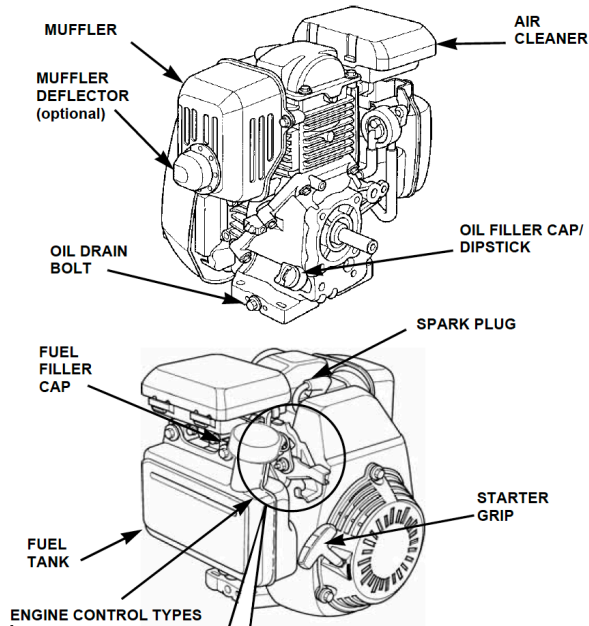

PRESSURE WASHER BREAKDOWN

B275HAS

REF #	DESCRIPTION	PART #
1	Frame	85.600.124
2	Engine - Honda GC 160	Not For Resale
3	Pump - AR RMV25G30D	85.120.035
4	Wheel	85.660.004BF
5	Soap Hose	85.400.005
6	Nozzle Set	85.210.030
7	Gun & Wand Assembly	85.205.050
8	Hose 25' x 1/4"	85.225.125

PRESSURE WASHER BREAKDOWN

B275HAS

85.550.052 - Maintenance Kit:

- Oil cap
- Air filter
- Spark plug
- 1 LTR Oil

* For other replacement parts, please contact your local Honda dealer.

TYPE 1: MANUAL THROTTLE / MANUAL CHOKE