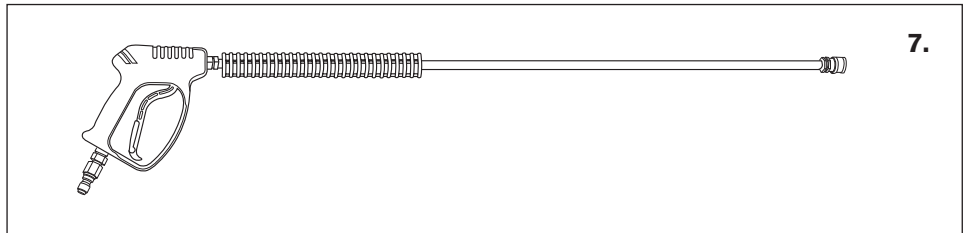

PRESSURE WASHER BREAKDOWN

B275HAS

REF #	DESCRIPTION	PART #
1	Frame	85.600.124
2	Engine - Honda GC 160	Not For Resale
3	Pump - AR RMV25G30D	85.120.035
4	Wheel	85.660.004BF
5	Soap Hose	85.400.005
6	Nozzle Set	85.210.030
7	Gun & Wand Assembly	85.205.050
8	Hose 25' x 1/4"	85.225.125